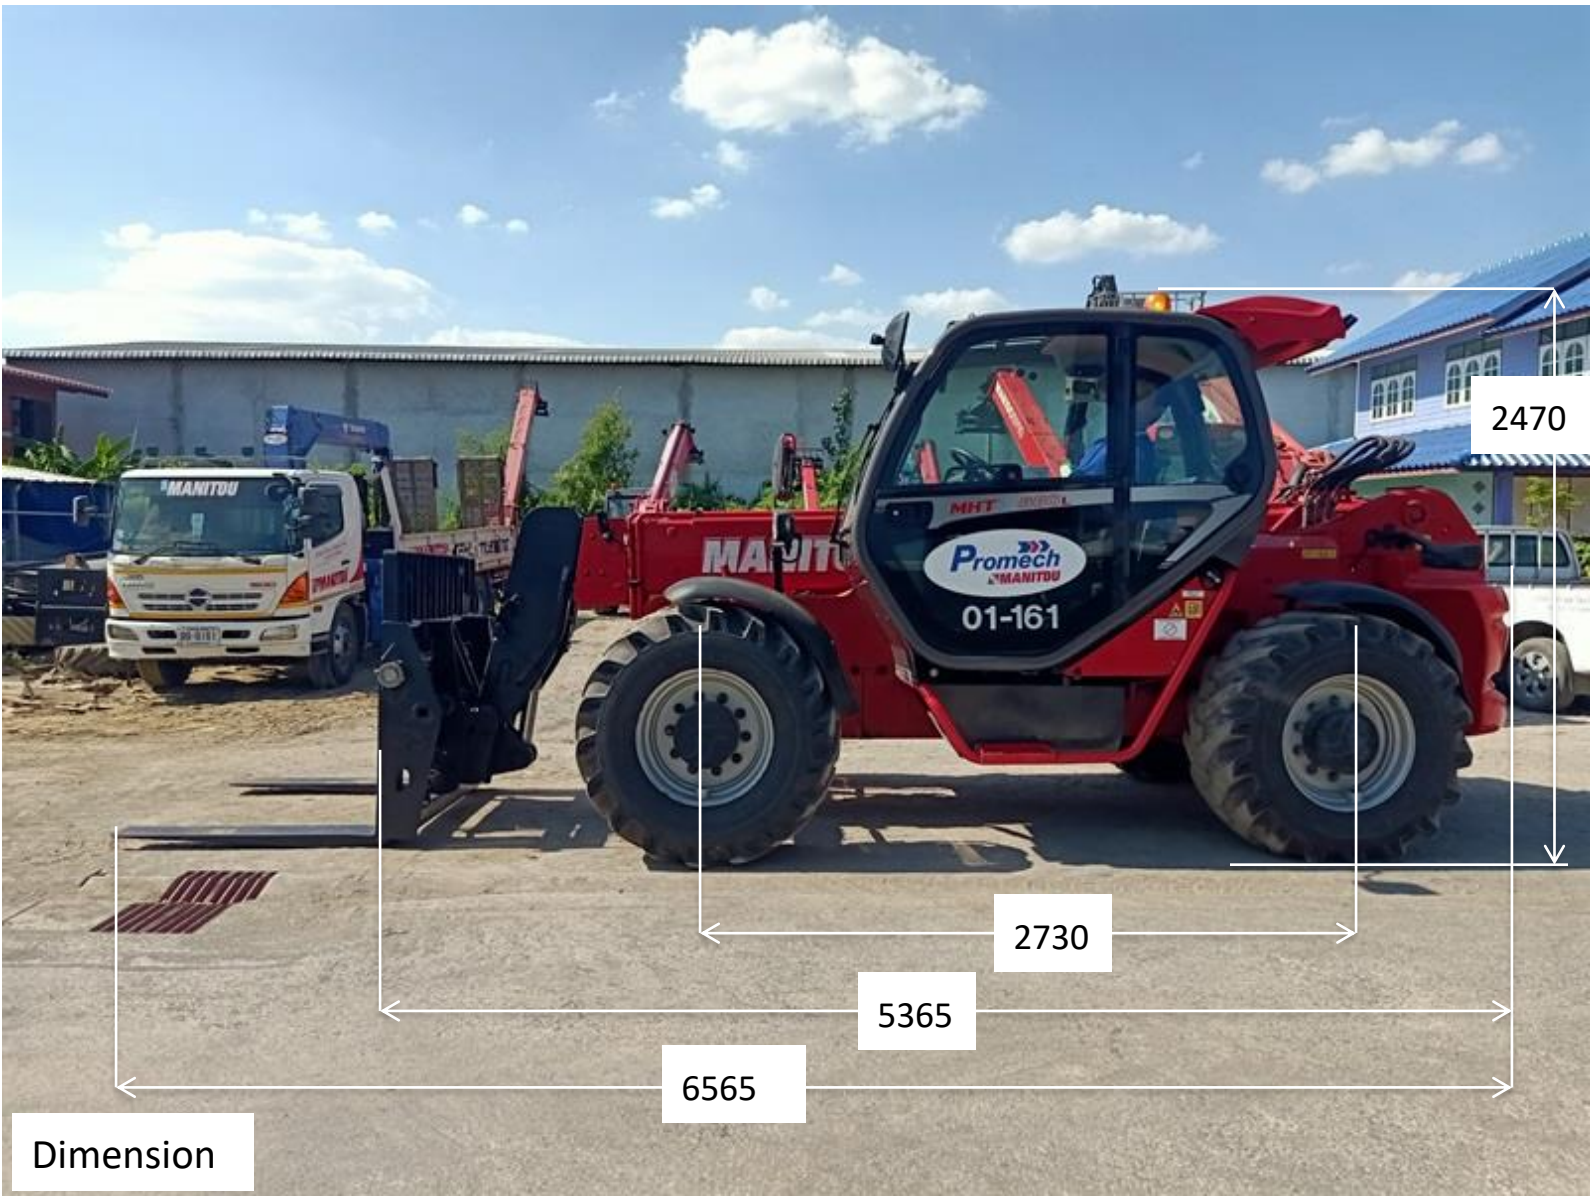

## Manitou Heavy Telescopic Handlers MHT-X860L

- **Specification**
- Lifting Height : 8100 mm
- Lifting Capacity : 6000 kg
- Unladen Weight : 11580 kg
- Fork Dimensions : 200 mm / 60 mm / 1200 mm
- Moving Speed : 31 km/h
- Fuel Tank : 120 L.
  
- Plant Number : 01-161
- Model : MHT-X860L Series 106P ST3A S1
- Serial Number : MAN00000K00773424
- Manufacturers Model Year : 2018
- MADE IN ITALY
  
- Tilt Carriage
- Reversing Alarm
- Warning Light
  
- Energy : Diesel
- Engine : Perkins 11040D 44T Model : NL83830
- Serial No.U304608C Power : 74.5 kw
- Battery Type : MANITOU : 12v 105Ah -850A -EN
  
- Tire Front : MITAS Size : 18-22.5, 10 hole
- Tire Rear : MITAS Size : 18-22.5, 10 hole

# Manitou Heavy Telescopic Handlers MHT-X860L

2470

2730

5365

6565

Dimension

## Manitou Heavy Telescopic Handlers MHT-X860L

# Load Chart Performances